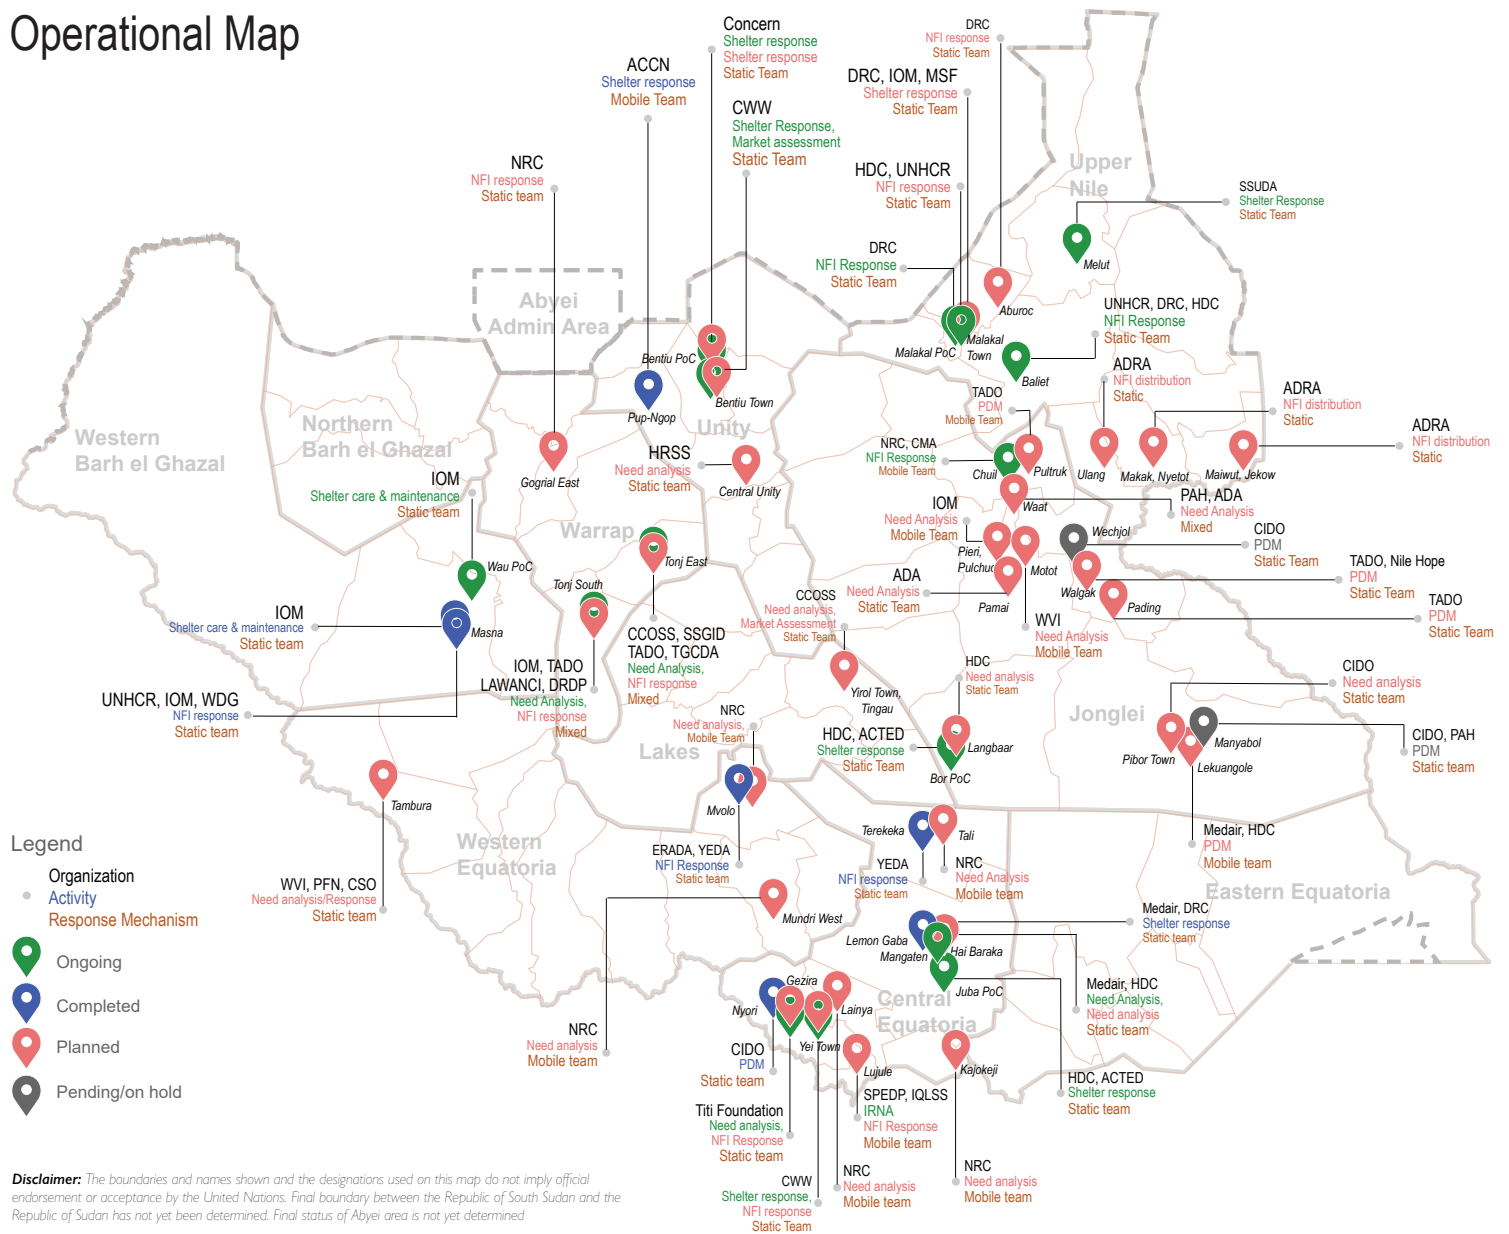

Operational Map

- Legend**
- Organization
 - Activity
 - Response Mechanism
 - Ongoing
 - Completed
 - Planned
 - Pending/on hold

Disclaimer: The boundaries and names shown and the designations used on this map do not imply official endorsement or acceptance by the United Nations. Final boundary between the Republic of South Sudan and the Republic of Sudan has not yet been determined. Final status of Abyei area is not yet determined.

Operational Timeline