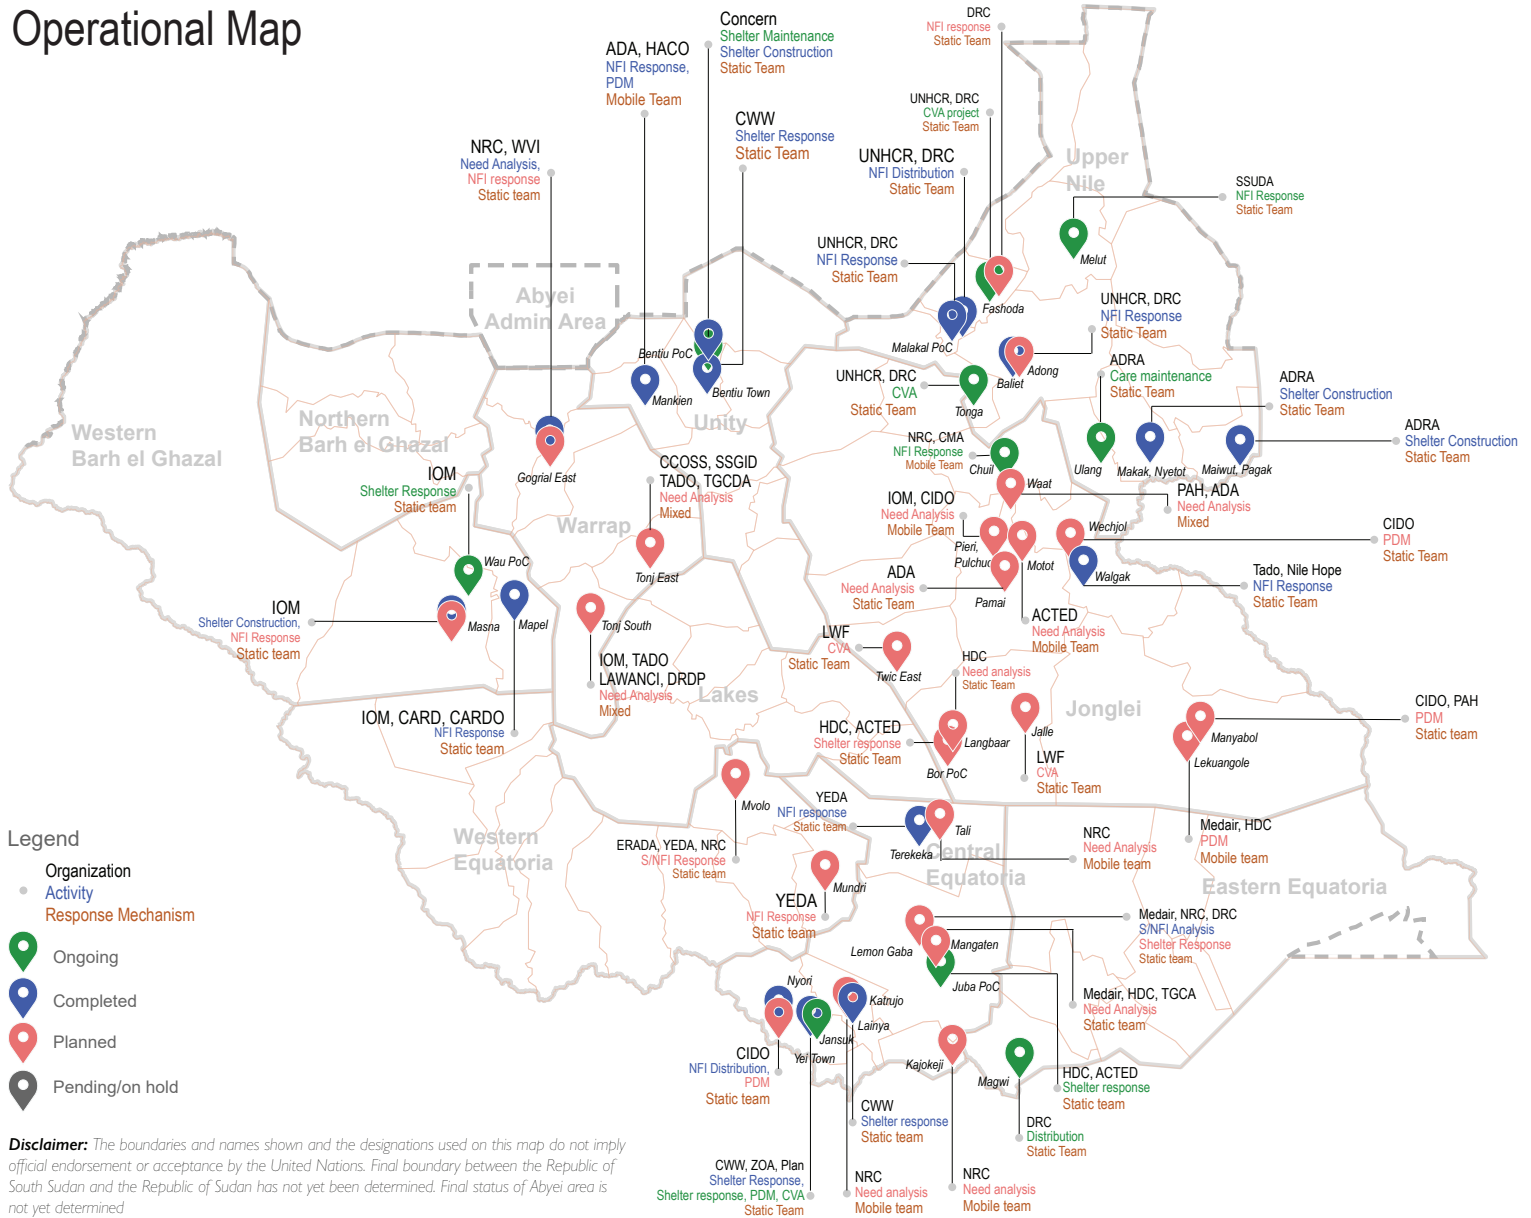

# Operational Map

- Legend**
- Organization
  - Activity
  - Response Mechanism
  - Ongoing
  - Completed
  - Planned
  - Pending/on hold

**Disclaimer:** The boundaries and names shown and the designations used on this map do not imply official endorsement or acceptance by the United Nations. Final boundary between the Republic of South Sudan and the Republic of Sudan has not yet been determined. Final status of Abyei area is not yet determined.

# Operational Timeline