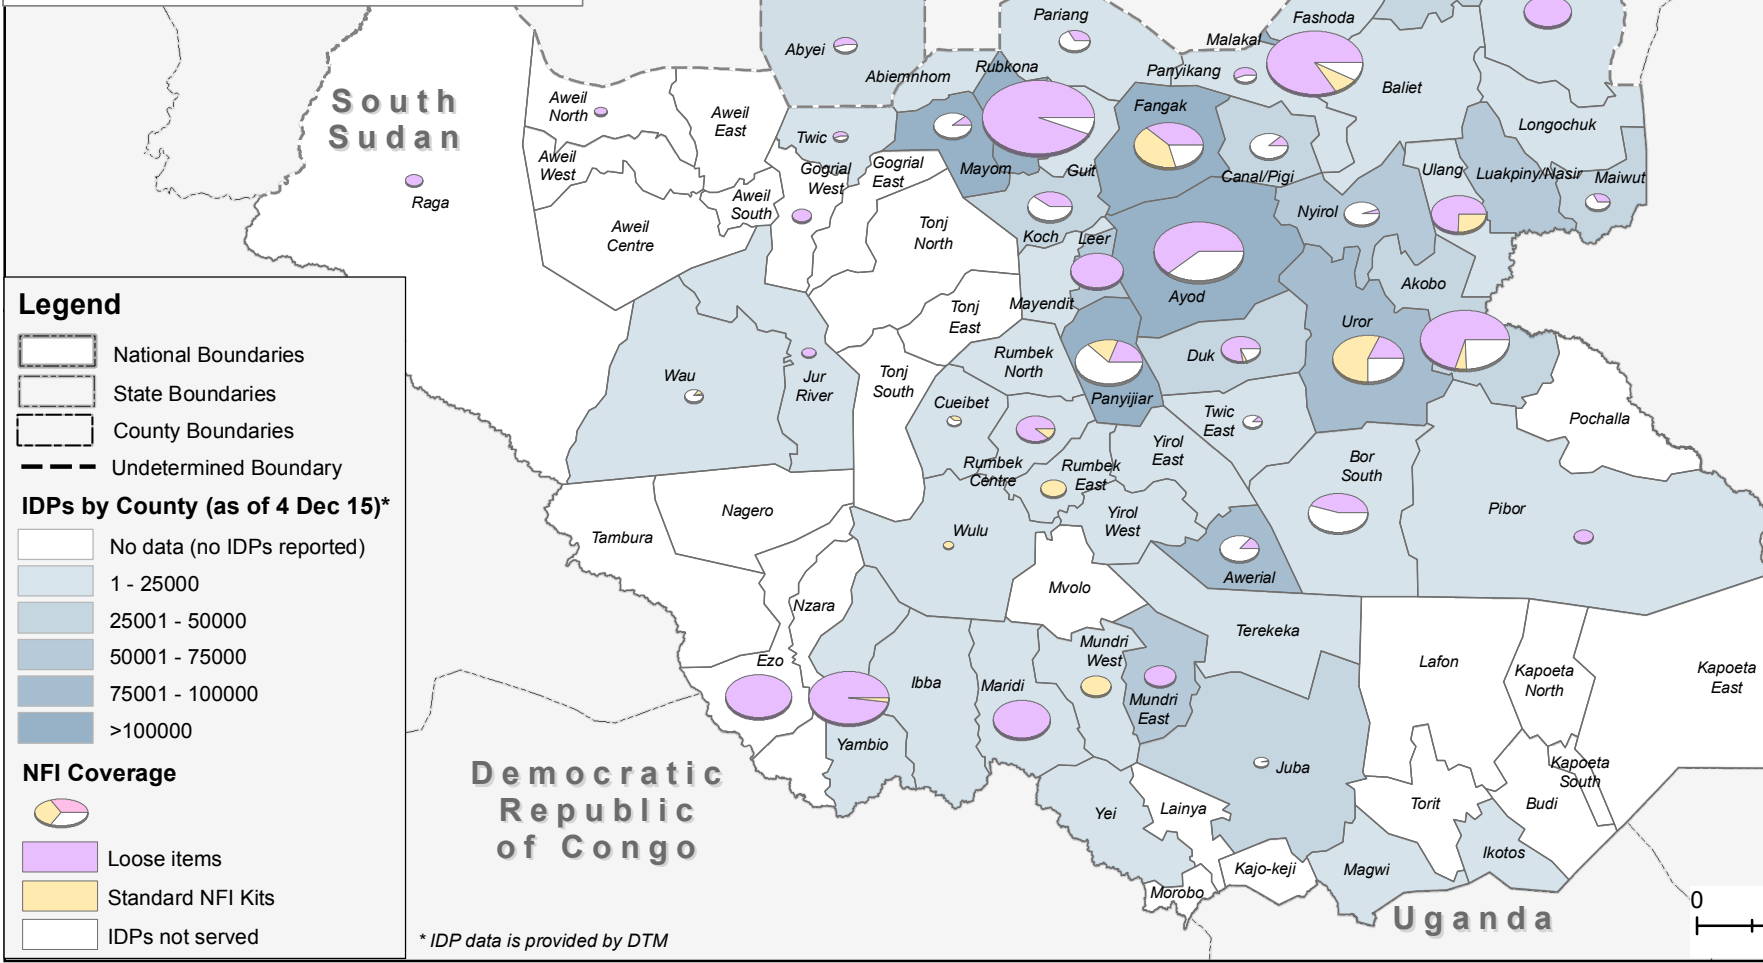

Shelter & NFI Cluster

ShelterCluster.org
Coordinating humanian Shelter

South Sudan Crisis Response - NFI Coverage 2015

Overall NFI response against CRP target

Legend for Overall NFI response: Loose Items, Standard Kits, Gap

State	Distributing Partner
Abyei Admin. Area	IOM, Mercy Corps, Cordaid*
Central Equatoria	Medair
Jonglei	CRS, IOM, Interos, LWF, Medair, NRC, PAH, SCI, UNHCR, SALF, Solidarities, MCDA, JYDA, PLAN, ACTED, NH
Lakes	IOM, PLAN
Unity	CONCERN, IOM, NRC, SP, UNHCR, WVI, GAA, Cordaid*
Upper Nile	DRC, IOM, Medair, UNHCR, WVI, HDC, ADRA, DRC, MSF
Western Bahr el Ghazal	IOM
Western Equatoria	LCED, WVI

* Non SRP partner

- Final Boundary between the Republic of South Sudan and the Republic of Sudan has not yet been determined
 - Final status of the Abyei area is not determined

Funded by: