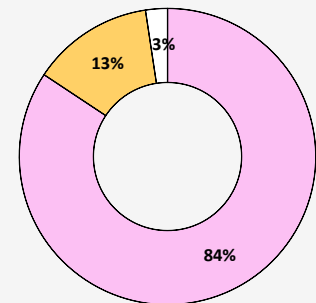

Shelter & NFI Cluster

ShelterCluster.org
Coordinating humanian Shelter

South Sudan Crisis Response - NFI Coverage 2015

Overall NFI response against CRP target

Legend for Overall NFI response: Loose Items, Standard Kits, Gap