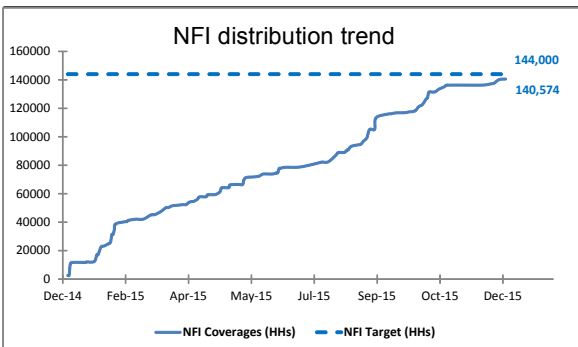

Shelter & NFI Cluster

ShelterCluster.org
Coordinating humanian Shelter

South Sudan Crisis Response - NFI Coverage 2015

Overall NFI response against CRP target

Legend for Overall NFI response: Loose Items, Standard Kits, Gap