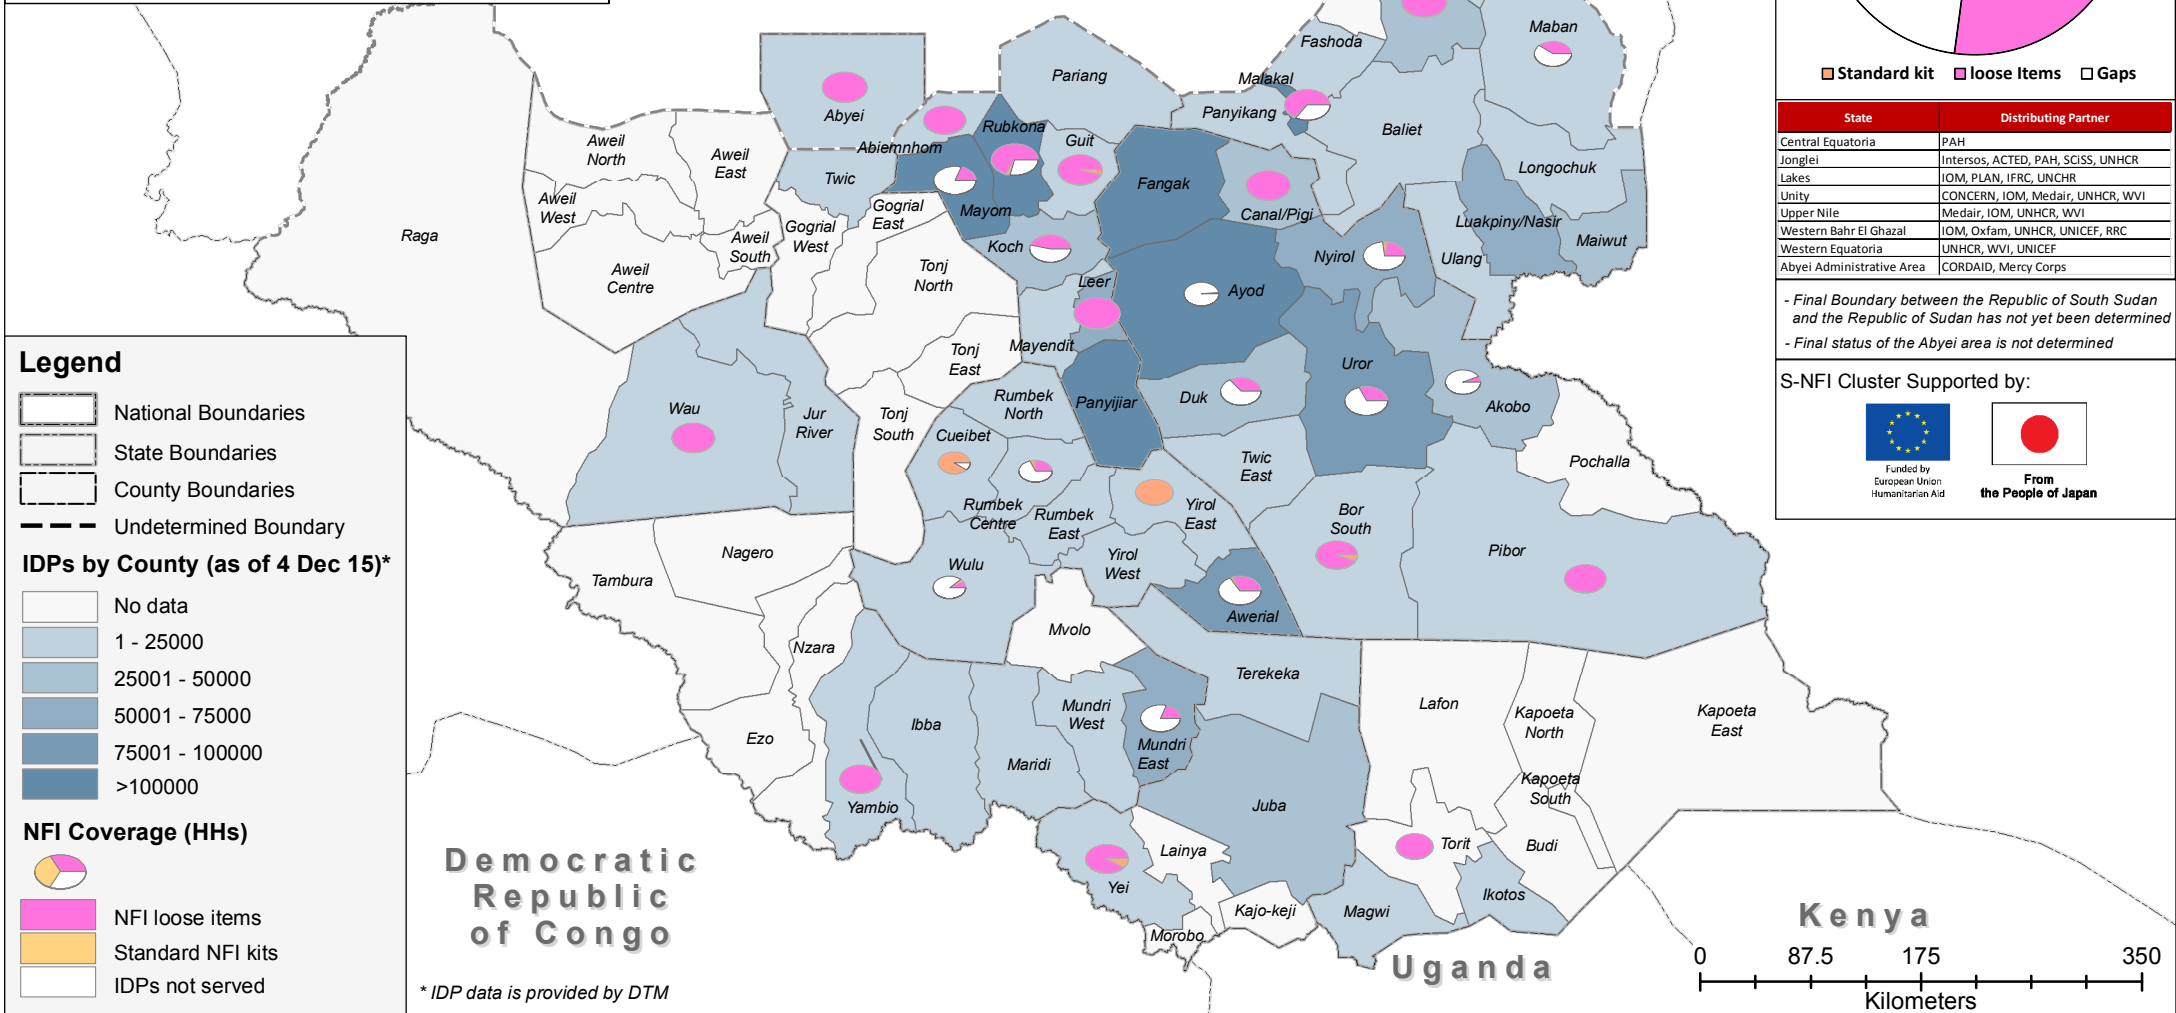

Shelter & NFI Cluster

ShelterSouthSudan.org
Coordinating Humanitarian Shelter

South Sudan Crisis Response - NFI Distribution Coverage 2016

As of 6/1/2016

NFI Coverage Vs. CRP Target

Standard kit loose items Gaps

State	Distributing Partner
Central Equatoria	PAH
Jonglei	Intersos, ACTED, PAH, SCISS, UNHCR
Lakes	IOM, PLAN, IFRC, UNCHR
Unity	CONCERN, IOM, Medair, UNHCR, WVI
Upper Nile	Medair, IOM, UNHCR, WVI
Western Bahr El Ghazal	IOM, Oxfam, UNHCR, UNICEF, RRC
Western Equatoria	UNHCR, WVI, UNICEF
Abyei Administrative Area	CORDAID, Mercy Corps

- Final Boundary between the Republic of South Sudan and the Republic of Sudan has not yet been determined
- Final status of the Abyei area is not determined

S-NFI Cluster Supported by:

Funded by European Union Humanitarian Aid

From the People of Japan

* IDP data is provided by DTM