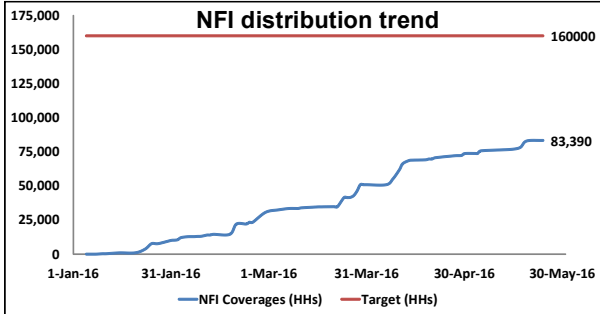

Shelter & NFI Cluster

ShelterSouthSudan.org
Coordinating Humanitarian Shelter

South Sudan Crisis Response - NFI Distribution Coverage 2016

As of 6/1/2016

NFI Coverage Vs. CRP Target

Standard kit loose items Gaps